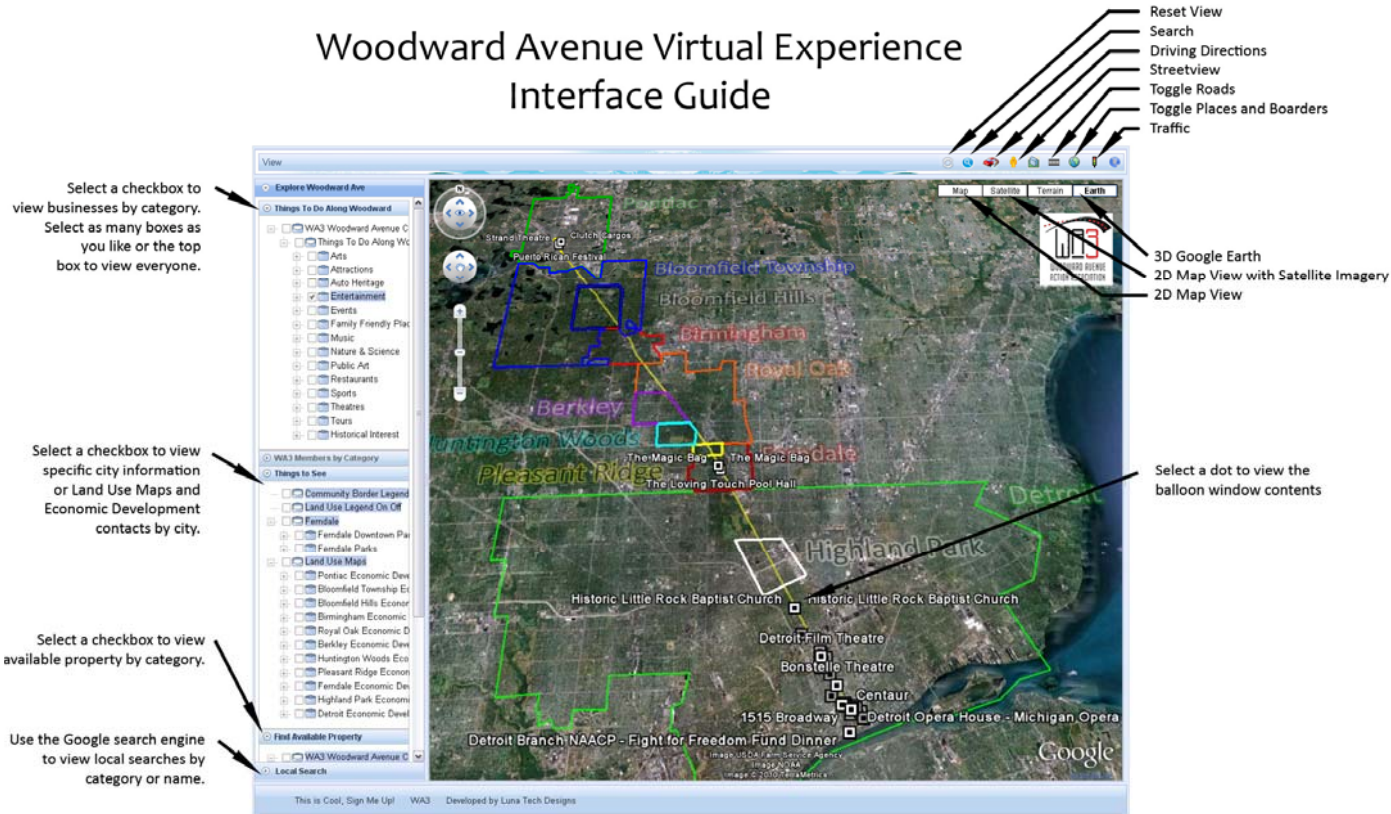

# Woodward Avenue Virtual Experience Interface Guide

## Navigation Directions for the WAVE

### Selecting Globe Icons...

**Single Left Mouse Button Click** -- Opens a pop up window in globe

**Double Left Mouse Button Click** - Zoom in to the selected business, and opens a pop up window in globe

### To Move Around The Globe...

**Hold Left Mouse Button and Move** - Grab and move around globe

**Hold Right Mouse Button and Move** - Zoom In/Out and Rotate

**Roll Mouse Wheel** - Zoom In/Out

**Push In Mouse Wheel and Move** - Tilt and Rotate View